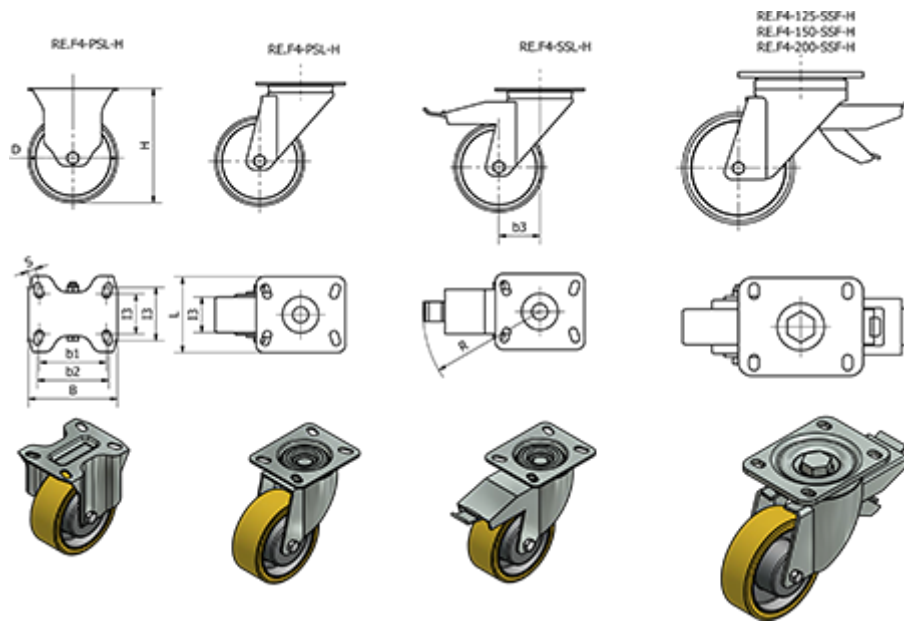

# Data Sheet

Article number: 2314451442  
 Description: E+G Cast iron wheel 451442  
 RE.F4-125-SSF-H - Turning plate w/brake

## Measures

B	= 140	l1	= 73
b1	= 105	l2	= 87
b2	= -	l3	= 50
b3	= 70	L	= 110
Code	= 451442	R	= 126
D	= 125	Rolling resistance (N)	= 2700
Dynamic carrying capacity (N)	= -	s	= 11
H	= 170	Type	= RE.F4-125-SSF-H

weight (g) = 336